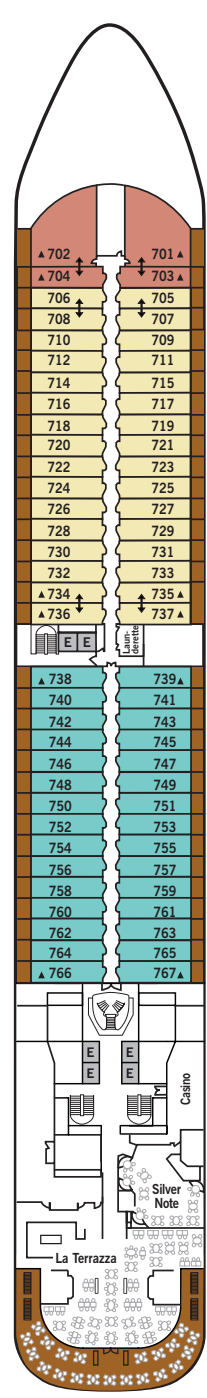

SILVER MOON – Deck Plans

DECK 4

Atlantide
Kaiseki

DECK 5

Reception/
Guest Relations
Shore Concierge
Dolce Vita
Venetian Lounge
Cruise Consultant

DECK 6

Beauty Spa
Fitness Centre

DECK 7

La Terrazza
Silver Note
Casino

DECK 8

Arts Café
Boutique

DECK 9

Panorama Lounge
Connoisseur's Corner

DECK 10

Pool Deck
Pool Bar
The Grill
Whirlpool Area

DECK 11

SPECIFICATIONS

- Crew 411
- Officers European
- Guests 596
- Tonnage 40,700
- Length 698 Feet / 212.8 Metres
- Width 86 Feet / 27 Metres
- Speed 19.8 Knots
- Passenger Decks 8
- 3rd Guest Capacity ▲
- Connecting Suites ↑↓
- Wheelchair Accessible Suites ♿
407, 409, 417, 931
- Built 2020
- Registry Bahamas

VISTA SUITE

Some Vista Suites are available as a wheelchair accessible suite.*

334 SQ FT / 31 M² – DECK 4
WHEELCHAIR ACCESSIBLE SUITE: 440-646 SQ FT / 41-60 M²

- Sitting area
- Twin beds or queen-sized bed
- Marble bathroom with vanity, full-sized bath, separate shower
- Wheelchair accessible suite has a marble bathroom with vanity and separate shower (no full-sized bath)
- A choice of pillows
- Walk-in wardrobe with personal safe
- Writing desk
- One 46" / 117 cm flat-screen HD TVs
- Interactive Media Library
- Unlimited Standard Wifi