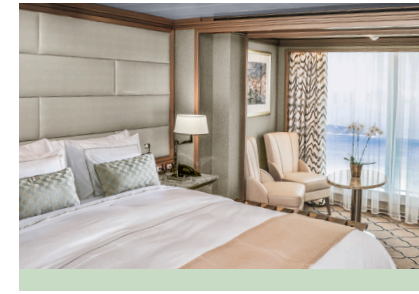

SILVER MOON – Suite Diagrams

All suites feature:

- Butler service
- Refrigerator and bar setup stocked with your preferences
- Plush Etro® bathrobes
- BVLGARI® bath amenities, plus a choice of other European brands
- Complimentary Wifi for all suites
- Personalised stationery
- Umbrella
- Hair dryer
- Wall mounted USB-C mobile device chargers
- Direct-dial telephone(s)
- iHome Radio / Alarm charging station (with USB cable or Qi wireless charging), NFC Bluetooth connectivity

- Large teak veranda with patio furniture and floor-to-ceiling glass doors; bedroom two has additional veranda
- Living room with convertible sofa to accommodate an additional guest
- Sitting area; bedroom two has additional sitting area
- Separate dining area
- Twin beds or king-sized bed; bedroom two has additional twin beds or queen-sized bed
- Marble bathroom with double vanity, separate shower and full-sized bath, plus a powder room; bedroom two has additional marble bathroom with full-sized bath
- Custom-made luxury bed mattresses
- A choice of pillows
- Walk-in wardrobe(s) with personal safe
- Vanity table(s)
- Writing desk(s)
- One 55" / 140 cm and one 42" / 106 cm flat-screen HD TV in main suite, plus one 46" / 117 cm flat-screen HD TVs in bedroom two
- Interactive Media Library
- Bose® Sound Touch 30 with Bluetooth connectivity
- Illy® espresso machine
- Unlimited Premium Wifi