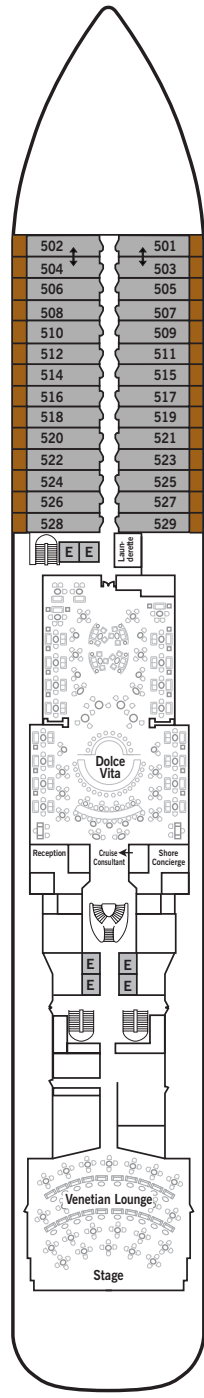

SILVER MOON – Deck Plans

DECK 4

Atlantide
Kaiseki

DECK 5

Reception/
Guest Relations
Shore Concierge
Dolce Vita
Venetian Lounge
Cruise Consultant

DECK 6

Beauty Spa
Fitness Centre

DECK 7

La Terrazza
Silver Note
Casino

DECK 8

Arts Café
Boutique

DECK 9

Panorama Lounge
Connoisseur's Corner

DECK 10

Pool Deck
Pool Bar
The Grill
Whirlpool Area

DECK 11

SPECIFICATIONS

- Crew 411
- Officers European
- Guests 596
- Tonnage 40,700
- Length 698 Feet / 212.8 Metres
- Width 86 Feet / 27 Metres
- Speed 19.8 Knots
- Passenger Decks 8
- 3rd Guest Capacity ▲
- Connecting Suites ↑↓
- Wheelchair Accessible Suites ♿
407, 409, 417, 931
- Built 2020
- Registry Bahamas

VISTA SUITE

Some Vista Suites are available as a wheelchair accessible suite.*

334 SQ FT / 31 M² – DECK 4
WHEELCHAIR ACCESSIBLE SUITE: 440-646 SQ FT / 41-60 M²

- Sitting area
- Twin beds or queen-sized bed
- Marble bathroom with vanity, full-sized bath, separate shower
- Wheelchair accessible suite has a marble bathroom with vanity and separate shower (no full-sized bath)
- A choice of pillows
- Walk-in wardrobe with personal safe
- Writing desk
- One 46" / 117 cm flat-screen HD TVs
- Interactive Media Library
- Unlimited Standard Wifi