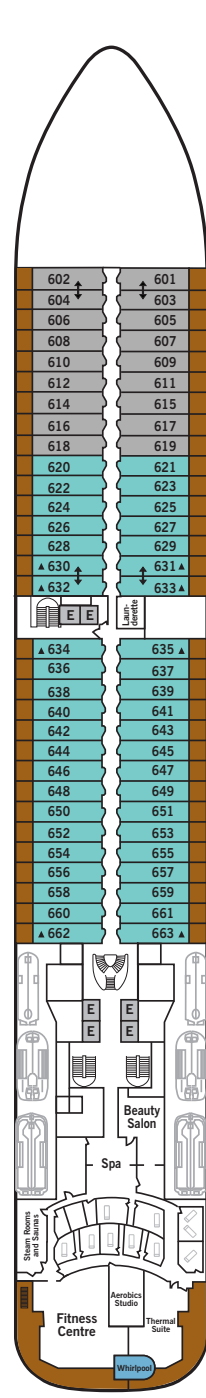

SILVER MOON – Deck Plans

DECK 4

Atlantide
Kaiseki

DECK 5

Reception/
Guest Relations
Shore Concierge
Dolce Vita
Venetian Lounge
Cruise Consultant

DECK 6

Beauty Spa
Fitness Centre

DECK 7

La Terrazza
Silver Note
Casino

DECK 8

Arts Café
Boutique

DECK 9

Panorama Lounge
Connoisseur's Corner

DECK 10

Pool Deck
Pool Bar
The Grill
Whirlpool Area

DECK 11

SPECIFICATIONS

- Crew 411
- Officers European
- Guests 596
- Tonnage 40,700
- Length 698 Feet / 212.8 Metres
- Width 86 Feet / 27 Metres
- Speed 19.8 Knots
- Passenger Decks 8
- 3rd Guest Capacity ▲
- Connecting Suites ↑↓
- Wheelchair Accessible Suites ♿
407, 409, 417, 931
- Built 2020
- Registry Bahamas