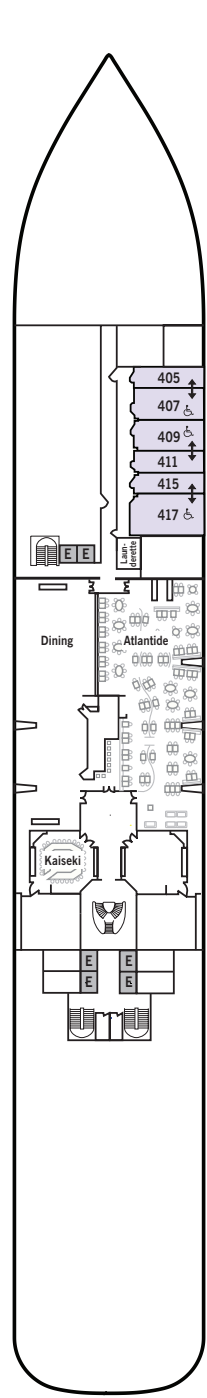

SILVER MOON – Deck Plans

DECK 4

Atlantide
Kaiseki

DECK 5

Reception/
Guest Relations
Shore Concierge
Dolce Vita
Venetian Lounge
Cruise Consultant

DECK 6

Beauty Spa
Fitness Centre

DECK 7

La Terrazza
Silver Note
Casino

DECK 8

Arts Café
Boutique

DECK 9

Panorama Lounge
Connoisseur's Corner

DECK 10

Pool Deck
Pool Bar
The Grill
Whirlpool Area

DECK 11

SPECIFICATIONS

- Crew 411
- Officers European
- Guests 596
- Tonnage 40,700
- Length 698 Feet / 212.8 Metres
- Width 86 Feet / 27 Metres
- Speed 19.8 Knots
- Passenger Decks 8
- 3rd Guest Capacity ▲
- Connecting Suites ↑↓
- Wheelchair Accessible Suites ♿
407, 409, 417, 931
- Built 2020
- Registry Bahamas