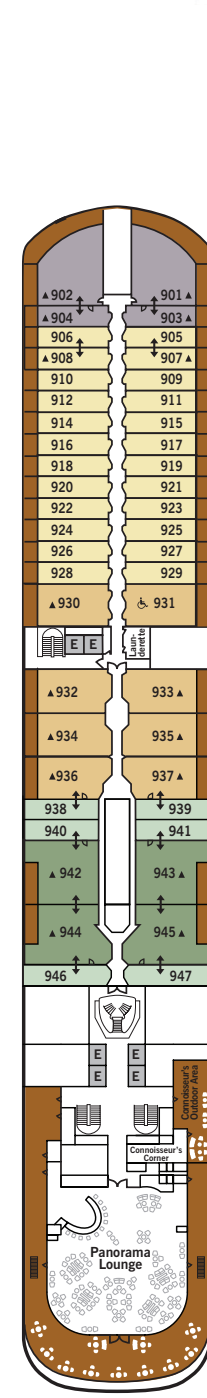

SILVER MOON – Deck Plans

DECK 4

Atlantide
Kaiseki

DECK 5

Reception/
Guest Relations
Shore Concierge
Dolce Vita
Venetian Lounge
Cruise Consultant

DECK 6

Beauty Spa
Fitness Centre

DECK 7

La Terrazza
Silver Note
Casino

DECK 8

Arts Café
Boutique

DECK 9

Panorama Lounge
Connoisseur's Corner

DECK 10

Pool Deck
Pool Bar
The Grill
Whirlpool Area

DECK 11

SPECIFICATIONS

- Crew 411
- Officers European
- Guests 596
- Tonnage 40,700
- Length 698 Feet / 212.8 Metres
- Width 86 Feet / 27 Metres
- Speed 19.8 Knots
- Passenger Decks 8
- 3rd Guest Capacity ▲
- Connecting Suites ↑↓
- Wheelchair Accessible Suites ♿
407, 409, 417, 931
- Built 2020
- Registry Bahamas

VISTA SUITE

Some Vista Suites are available as a wheelchair accessible suite.*

334 SQ FT / 31 M² – DECK 4
WHEELCHAIR ACCESSIBLE SUITE: 440-646 SQ FT / 41-60 M²

- Sitting area
- Twin beds or queen-sized bed
- Marble bathroom with vanity, full-sized bath, separate shower
- Wheelchair accessible suite has a marble bathroom with vanity and separate shower (no full-sized bath)
- A choice of pillows
- Walk-in wardrobe with personal safe
- Writing desk
- One 46" / 117 cm flat-screen HD TVs
- Interactive Media Library
- Unlimited Standard Wifi