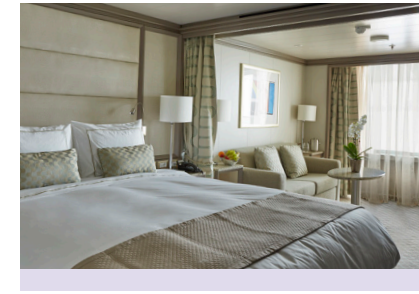

SILVER MOON – Suite Diagrams

All suites feature:

- Butler service
- Refrigerator and bar setup stocked with your preferences
- Plush Etro® bathrobes
- BVLGARI® bath amenities, plus a choice of other European brands
- Complimentary Wifi for all suites
- Personalised stationery
- Umbrella
- Hair dryer
- Wall mounted USB-C mobile device chargers
- Direct-dial telephone(s)
- iHome Radio / Alarm charging station (with USB cable or Qi wireless charging), NFC Bluetooth connectivity

TWO BEDROOM: 1281-1389 SQ FT / 119-129 M²
INCLUDING VERANDA (129 SQ FT / 12 M²)

- Large teak veranda with patio furniture and floor-to-ceiling glass doors; bedroom two has additional large picture window
- Living room with sitting area; bedroom two has additional sitting area
- Separate dining area
- Twin beds or king-sized bed; bedroom two has additional twin beds or queen-sized bed
- Marble bathroom with double vanity, separate shower and full-sized bath, plus a powder room; bedroom two has additional marble bathroom with shower
- Custom-made luxury bed mattresses
- A choice of pillows
- Walk-in wardrobe(s) with personal safe
- Vanity table(s)
- Writing desk(s)
- One 55" / 140 cm and one 42" / 106 cm flat-screen HD TV in main suite, plus one 46" / 117 cm flat-screen HD TVs in bedroom two
- Interactive Media Library
- Bose® Sound Touch 30 with Bluetooth connectivity
- Illy® espresso machine
- Unlimited Premium Wifi