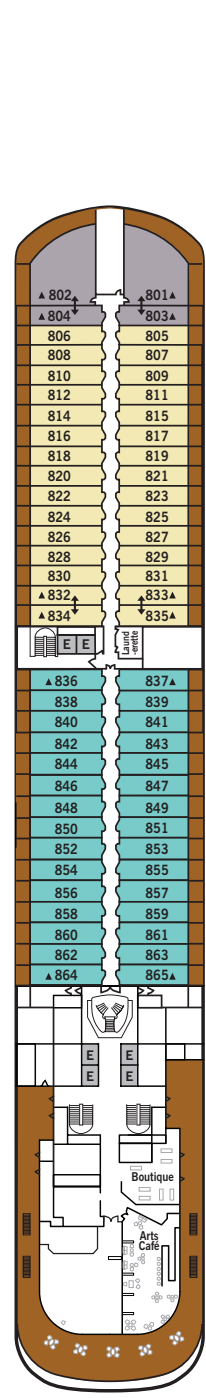

SILVER MOON – Deck Plans

DECK 4

Atlantide
Kaiseki

DECK 5

Reception/
Guest Relations
Shore Concierge
Dolce Vita
Venetian Lounge
Cruise Consultant

DECK 6

Beauty Spa
Fitness Centre

DECK 7

La Terrazza
Silver Note
Casino

DECK 8

Arts Café
Boutique

DECK 9

Panorama Lounge
Connoisseur's Corner

DECK 10

Pool Deck
Pool Bar
The Grill
Whirlpool Area

DECK 11

SPECIFICATIONS

- Crew 411
- Officers European
- Guests 596
- Tonnage 40,700
- Length 698 Feet / 212.8 Metres
- Width 86 Feet / 27 Metres
- Speed 19.8 Knots
- Passenger Decks 8
- 3rd Guest Capacity ▲
- Connecting Suites ↑↓
- Wheelchair Accessible Suites ♿
407, 409, 417, 931
- Built 2020
- Registry Bahamas