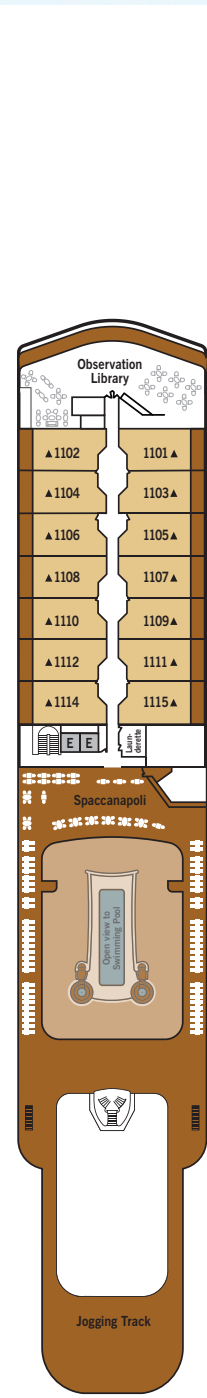

SILVER MOON – Deck Plans

DECK 4

Atlantide
Kaiseki

DECK 5

Reception/
Guest Relations
Shore Concierge
Dolce Vita
Venetian Lounge
Cruise Consultant

DECK 6

Beauty Spa
Fitness Centre

DECK 7

La Terrazza
Silver Note
Casino

DECK 8

Arts Café
Boutique

DECK 9

Panorama Lounge
Connoisseur's Corner

DECK 10

Pool Deck
Pool Bar
The Grill
Whirlpool Area

DECK 11

SPECIFICATIONS

- Crew 411
- Officers European
- Guests 596
- Tonnage 40,700
- Length 698 Feet / 212.8 Metres
- Width 86 Feet / 27 Metres
- Speed 19.8 Knots
- Passenger Decks 8
- 3rd Guest Capacity ▲
- Connecting Suites ↑↓
- Wheelchair Accessible Suites ♿
407, 409, 417, 931
- Built 2020
- Registry Bahamas