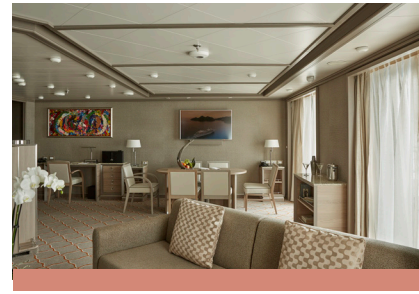

SILVER MOON – Suite Diagrams

All suites feature:

- Butler service
- Refrigerator and bar setup stocked with your preferences
- Plush Etro® bathrobes
- BVLGARI® bath amenities, plus a choice of other European brands
- Complimentary Wifi for all suites
- Personalised stationery
- Umbrella
- Hair dryer
- Wall mounted USB-C mobile device chargers
- Direct-dial telephone(s)
- iHome Radio / Alarm charging station (with USB cable or Qi wireless charging), NFC Bluetooth connectivity