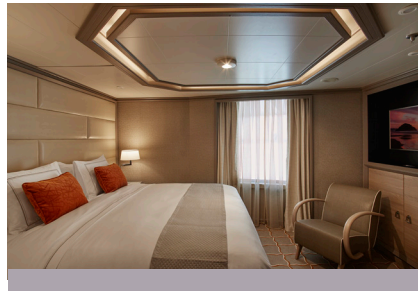

SILVER MOON – Suite Diagrams

All suites feature:

- Butler service
- Refrigerator and bar setup stocked with your preferences
- Plush Etro® bathrobes
- BVLGARI® bath amenities, plus a choice of other European brands
- Complimentary Wifi for all suites
- Personalised stationery
- Umbrella
- Hair dryer
- Wall mounted USB-C mobile device chargers
- Direct-dial telephone(s)
- iHome Radio / Alarm charging station (with USB cable or Qi wireless charging), NFC Bluetooth connectivity

- Large teak veranda with patio furniture and floor-to-ceiling glass doors; bedroom two has additional veranda
- Living room with convertible sofa to accommodate an additional guest
- Sitting area; bedroom two has additional sitting area
- Separate dining area
- Twin beds or king-sized bed; bedroom two has additional twin beds or queen-sized bed
- Marble bathroom with double vanity, separate shower and full-sized bath, plus a powder room; bedroom two has additional marble bathroom with full-sized bath
- Custom-made luxury bed mattresses
- A choice of pillows
- Walk-in wardrobe(s) with personal safe
- Vanity table(s)
- Writing desk(s)
- One 55" / 140 cm and one 42" / 106 cm flat-screen HD TV in main suite, plus one 46" / 117 cm flat-screen HD TVs in bedroom two
- Interactive Media Library
- Bose® Sound Touch 30 with Bluetooth connectivity
- Illy® espresso machine
- Unlimited Premium Wifi