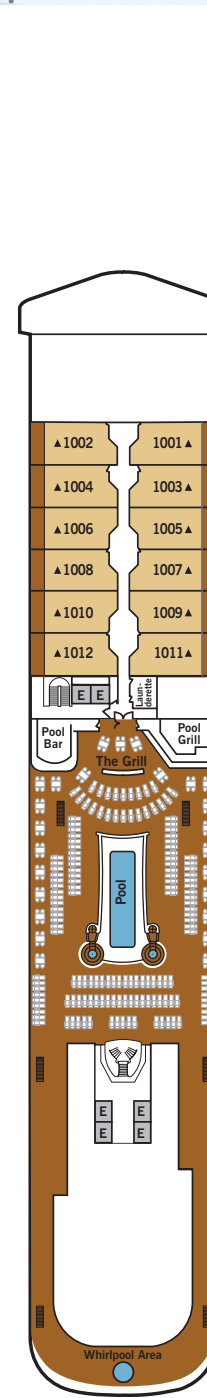

SILVER MOON – Deck Plans

DECK 4

Atlantide
Kaiseki

DECK 5

Reception/
Guest Relations
Shore Concierge
Dolce Vita
Venetian Lounge
Cruise Consultant

DECK 6

Beauty Spa
Fitness Centre

DECK 7

La Terrazza
Silver Note
Casino

DECK 8

Arts Café
Boutique

DECK 9

Panorama Lounge
Connoisseur's Corner

DECK 10

Pool Deck
Pool Bar
The Grill
Whirlpool Area

DECK 11

SPECIFICATIONS

- Crew 411
- Officers European
- Guests 596
- Tonnage 40,700
- Length 698 Feet / 212.8 Metres
- Width 86 Feet / 27 Metres
- Speed 19.8 Knots
- Passenger Decks 8
- 3rd Guest Capacity ▲
- Connecting Suites ↑↓
- Wheelchair Accessible Suites ♿
407, 409, 417, 931
- Built 2020
- Registry Bahamas